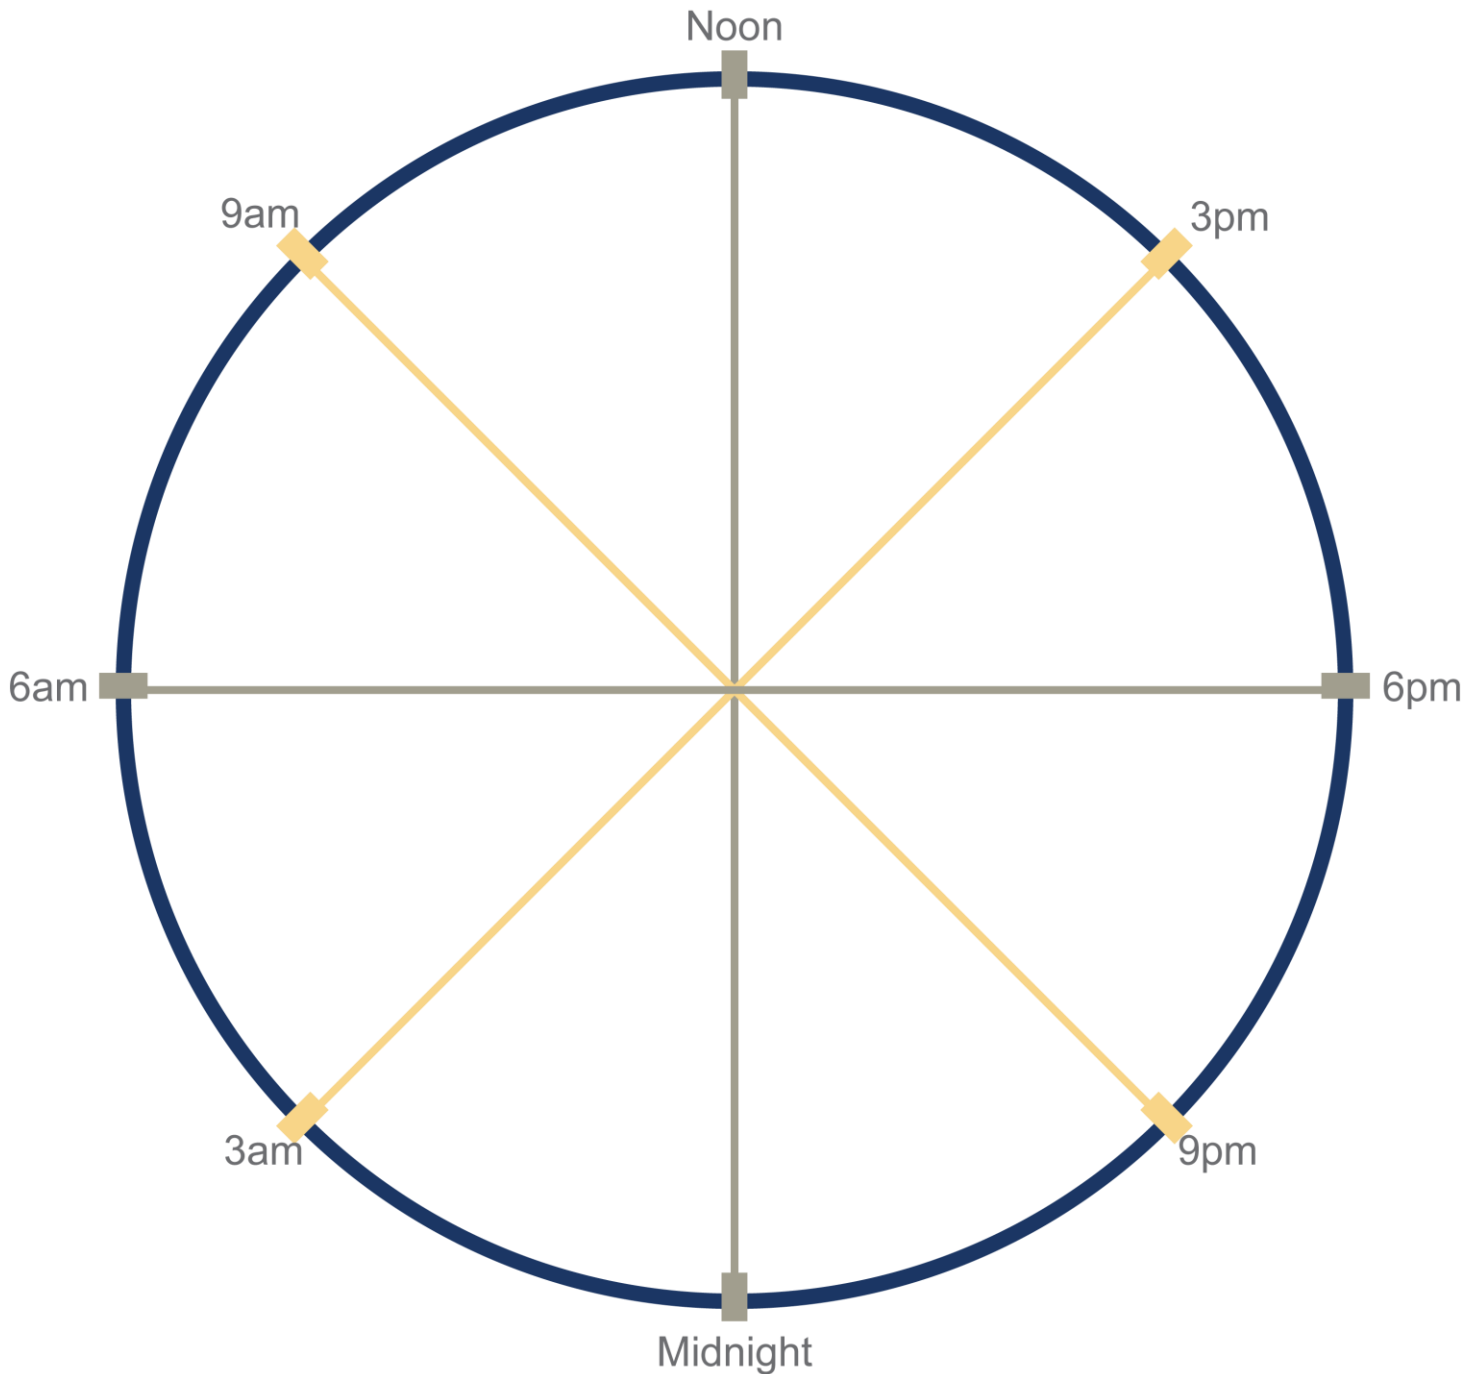

TEMPLATE

24 Hour Clock

USE WITH: PERFECT TIME OF DAY EXERCISE